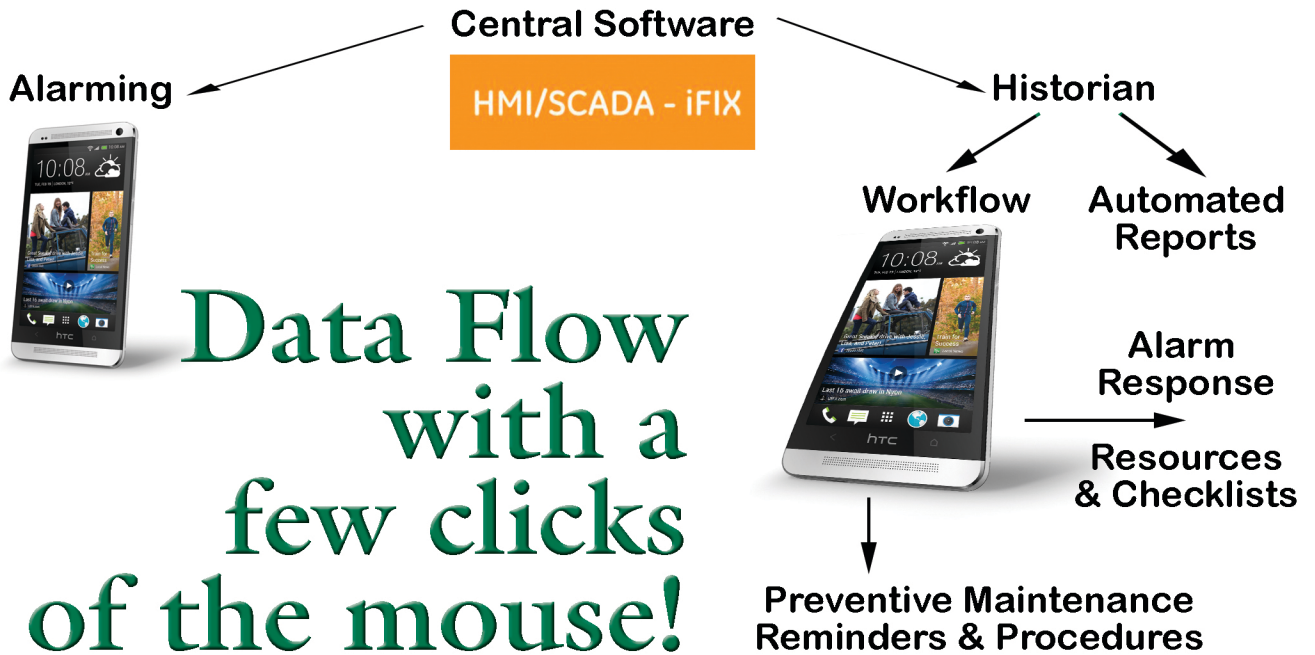

LET YOUR DATA

FLOW

Data Flow
with a
few clicks
of the mouse!

Timber Line Electric & Control Corporation

Call us today for a demonstration of automating
your reporting, maintenance, and alarms!

303.697.0440 kim@tlecc.net